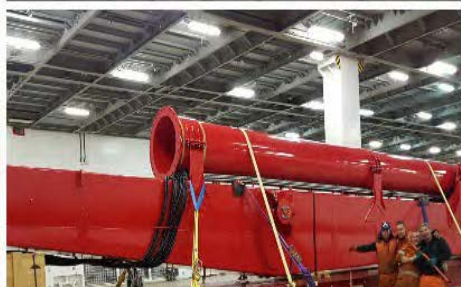

Route

Various a.o. Netherlands to Bangladesh

Cargo

Mobile Cement Unloader

Modality

Barge and Seafreight

Sector

Bulk handling equipment

HERFURTH LOGISTICS